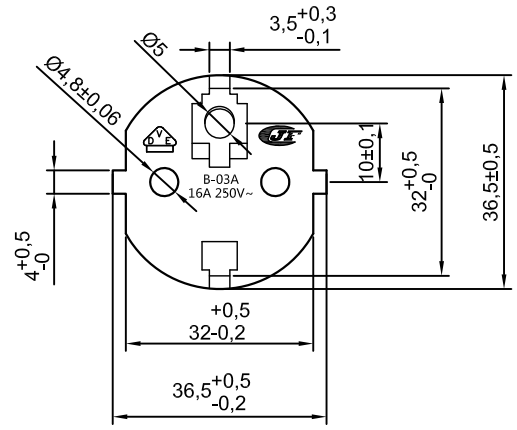

MARKING:

THE MARKING OF THE CORDS:

◁VDE▷ H05VV-F 3×0.75mm² Ningbo Jiangfeng Plastic & Chemistry Co.,Ltd

THE MARKING OF THE PLUG:

B-03A 16A 250V~  

THE MARKING OF THE CONNECTOR:

B-04 10A 250V~   (D) (F1) (N) (S)

DIMENSIONS AND CHARACTERISTICS OF 0.75mm² CORD

RATED VOLTAGE	300/500V
NUMBER OF CORE	3
CONSTRUCTION	42/0.15

3	1	B-04 (IEC60320-C13)			
2	1	Cable VDE H05VV-F 3×0.75mm ² (black)			
1	1	B-03A			
Itemref	Quantity	Title/Name, designation, material, dimension etc			Article No./Reference
Designed by DESIGNED_BY	Checked by CHECKED_BY	APPROVED_BY_DATE	File name FILENAME	Date DATE	Scale SCALE
504220			CAFCA DIGICABLE		
				Edition EDITION	Sheet SHEET