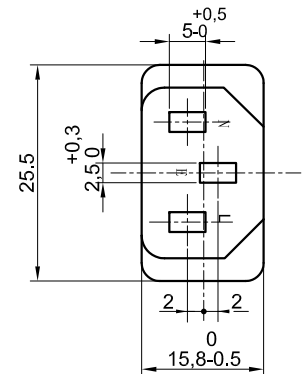

MARKING:

THE MARKING OF THE CORDS:

◁VDE▷ H05VV-F 3×0.75mm² Ningbo Jiangfeng Plastic & Chemistry Co.,Ltd

THE MARKING OF THE PLUG:

B-03A 16A 250V~  

THE MARKING OF THE CONNECTOR:

B-04 10A 250V~   (D) (F1) (N) (S)

DIMENSIONS AND CHARACTERISTICS OF 0.75mm² CORD

RATED VOLTAGE	300/500V
NUMBER OF CORE	3
CONSTRUCTION	42/0.15

3	1	B-04 (IEC60320-C13)			
2	1	Cable VDE H05VV-F 3×0.75mm ² (black)			
1	1	B-03A			
Itemref	Quantity	Title/Name, designation, material, dimension etc			Article No./Reference
Designed by DESIGNED_BY	Checked by CHECKED_BY	APPROVED_BY_DATE	File name FILENAME	Date DATE	Scale SCALE
504220			CAFCA DIGICABLE		
				Edition EDITION	Sheet SHEET