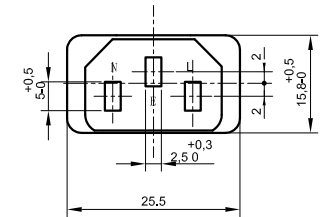

MARKING:
 THE MARKING OF THE CORDS:
 VDE H05VV-F 3×1.0mm² Ningbo
 Jiangfeng Plastic & Chemistry Co.,Ltd

THE MARKING OF THE PLUG:
 B-03 16A 250V~

THE MARKING OF THE CONNECTOR:
 B-04 10A 250V

DIMENSIONS AND CHARACTERISTICS OF 1.0mm² CORD
 RATED VOLTAGE 300/500V
 NUMBER OF CORE CONDUCTONS 3
 CONSTRUCTION 32/0.2

PART NO	LENGTH	COLOR
504221	2500±50mm	BLACK
504222	5000±100mm	BLACK

3	1	B-04 IEC60320-C13 (right angle)			
2	1	Cable VDE H05VV-F 3G1.0mm ²			
1	1	B-03 (CEE7/7)			
Itemref	Quantity	Title/Name, designation, material, dimension etc			Article No./Reference
Designed by	Checked by	APPROVED_BY_DATE	File name	Date	Scale
DESIGNED_BY	CHECKED_BY		FILENAME	2022.10.10	SCALE
504221 / 504222			CAFCA DIGICABLE		
				Edition	Sheet
				EDITION	SHEET