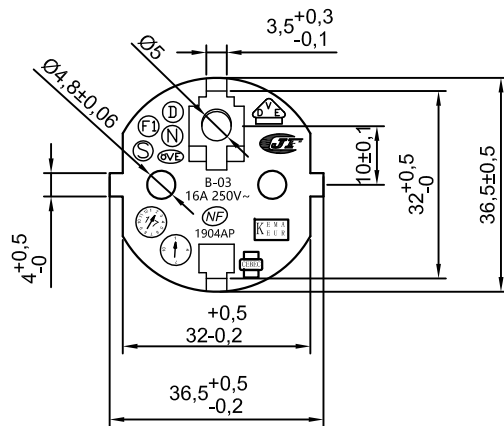

MARKING:
 THE MARKING OF THE CORDS:
 VDE H05VV-F 3×1.0mm² Ningbo
 Jiangfeng Plastic & Chemistry Co.,Ltd

THE MARKING OF THE PLUG:
 B-03 16A 250V~

THE MARKING OF THE CONNECTOR:
 B-04 10A 250V

DIMENSIONS AND CHARACTERISTICS OF 1.0mm² CORD
 RATED VOLTAGE 300/500V
 NUMBER OF CORE CONDUCTONS 3
 CONSTRUCTION 32/0.2

PART NO	LENGTH	COLOR
504221	2500±50mm	BLACK
504222	5000±100mm	BLACK

3	1	B-04 IEC60320-C13 (right angle)			
2	1	Cable VDE H05VV-F 3G1.0mm ²			
1	1	B-03 (CEE7/7)			
Itemref	Quantity	Title/Name, designation, material, dimension etc			Article No./Reference
Designed by	Checked by	APPROVED_BY_DATE	File name	Date	Scale
DESIGNED_BY	CHECKED_BY		FILENAME	2022.10.10	SCALE
504221 / 504222			CAFCA DIGICABLE		
				Edition	Sheet
				EDITION	SHEET