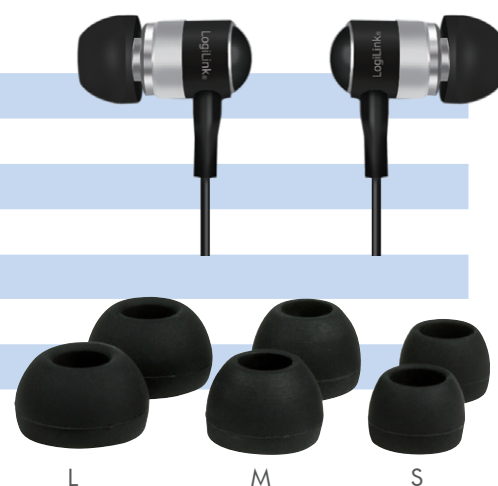

LogiLink®

Stereo In-Ear Headset

Art. No.: HS0015A

IMMERSIVE SOUND, TANGIBLE QUALITY

This Stereo In-Ear Headset has clear and quality sound capturing the hearts of music lovers. With the lightweight design and soft silicone earbuds, you can listen for hours in total comfort.

Clean Sound

Noise Isolation

Comfort Fit

3.5 mm Audio

Crystal Clear Sound

High quality and crisp sound giving you an immersive and captivating listening experience.

Built for Life

Comes in 3 different sizes of soft silicone earbuds that provides a secure and comfortable fit while enhances noise isolation. Great for everyday use.

Specification:

Speaker	10 mm Dynamic type
Impedance	32 Ohm
Sensitivity	109 ± 4dB (at 1kHz)
Frequency	50-18000 Hz
Max. Power Input	10 mW
Weight (with cord)	15 g
Cable length	1,1 m
Connector	3,5mm audio plug

Package Contents:

- » 1x Stereo In-Ear Headset
- » 2x Earbud Sets
- » 1x User Manual

Package Informations:

- » Packing Dimension: 165x75x25 mm
- » Packing Weight: 0,036 kg
- » Carton Dimension: 365x335x370 mm
- » Carton Q'ty: 100 pcs
- » Carton Weight: 4,6 kg