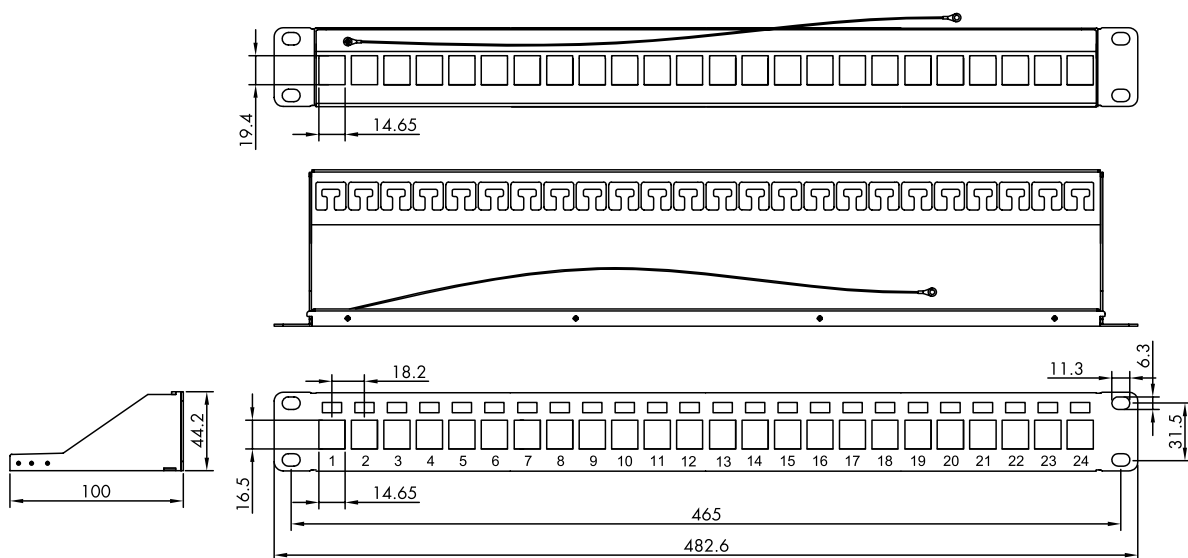

Keystone Panel 24 Ports, Shielded, 1U

Technical Features

Solid 19" steel frame, 1U

For 24 shielded keystone modules (small size)

With cable management bar and earthing cable

Accessories: screw/cage nut/black washer M6-16 sets, and 24 pcs cable ties (2.4 x 81 mm)

Art no.	Color	EAN Code
NK4057	RAL 7035 light grey	4052792068887
NK4058	RAL 9005 black	4052792068894

Technical Drawing

Unit: mm

Package Content

Shielded Keystone Panel x 1

Packaging Information

Packing Dimension	495 x 105 x 55 mm
Packing Weight	0.745 kg
Carton Dimension	500 x 430 x 310 mm
Carton Q'ty	20 pcs
Carton Weight	17 kg