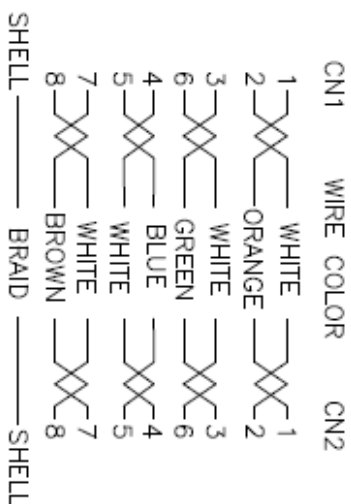

Siret : 332 568 617 00044

25, Rue des Frères Damme - 78700 Conflans-Sainte-Honorine France

Tél : +33-(0)1.39.72.10.60 Fax : +33-(0)1.34.90.94.26

Email : distrib@cafca.fr Site Web : www.cafca.fr