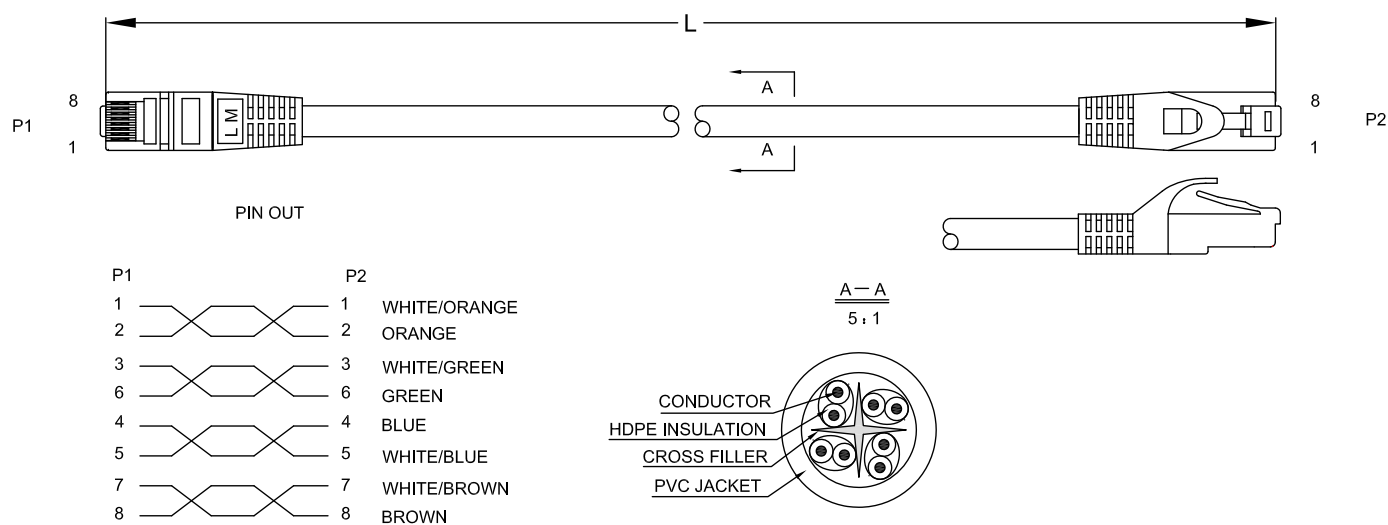

CORDONS RJ45 U/UTP CAT6A 10 GIGABITS

SPÉCIFICATIONS :

Cordon RJ45 CAT6A

2 x RJ45 non-blindé

EIA/TIA 568B

Câble U/UTP AWG26 CCA

Gaine PVC, Diam. : 5mm

DESSIN TECHNIQUE

Longueur	Blanc	Code EAN
0.25 m	CP3011U	4052792044607
0.50 m	CP3021U	4052792044614
1.00 m	CP3031U	4052792044621
1.50 m	CP3041U	4052792044638
2.00 m	CP3051U	4052792044645
3.00 m	CP3061U	4052792044652
5.00 m	CP3071U	4052792044669
7.50 m	CP3081U	4052792044676
10.00 m	CP3091U	4052792044683

Longueur	Gris	Code EAN	Noir	Code EAN
0.25 m	CP3012U	4052792044034	CP3013U	4052792044164
0.50 m	CP3022U	4052792044041	CP3023U	4052792044171
1.00 m	CP3032U	4052792044058	CP3033U	4052792044188
1.50 m	CP3042U	4052792044065	CP3043U	4052792044195
2.00 m	CP3052U	4052792044072	CP3053U	4052792044201
3.00 m	CP3062U	4052792044089	CP3063U	4052792044218
5.00 m	CP3072U	4052792044096	CP3073U	4052792044225
7.50 m	CP3082U	4052792044102	CP3083U	4052792044232
10.00 m	CP3092U	4052792044119	CP3093U	4052792044249

CONTENU DE L'EMBALLAGE

1x Cordon U/UTP CAT6A

INFORMATIONS D'EMBALLAGES

Dimensions	140 x 6mm (0.25m)/Ø105 x 10mm (0.5m)/Ø130 x 15mm (1-2m)/Ø130 x 25mm (3m)/Ø140 x 30mm (5m)/Ø140 x 35mm (7.5m)/Ø160 x 35mm (10m)
Poids	0.0131kg (0.25m)/0.0217kg (0.5m)/0.0349kg (1m)/0.0481kg (1.5m)/0.0612kg (2m)/0.0876kg (3m)/0.1403kg (5m)/0.2062kg (7.5m)/0.272kg (10m)
Dimensions carton	400 x 300 x 380mm (0.25m)/400 x 300 x 280mm (0.5m)/400 x 300 x 340mm (1m)/400 x 300 x 500mm (1.5m)/400 x 300 x 480mm (2m)/400 x 300 x 380mm (3m)/400 x 300 x 400mm (5-10m)
Qté par carton	350pcs (0.25m)/250pcs (0.5m)/200pcs (1-1.5m)/150pcs (2m)/100pcs (3m)/60pcs (5m)/50pcs (7.5m)/40pcs (10m)
Poids par carton	3.925kg (0.25m)/4.765kg (0.5m)/6.32kg (1m)/8.96kg (1.5m)/8.52kg (2m)/8.1kg (3m)/7.758kg (5m)/9.65kg (7.5m)/10.22kg (10m)