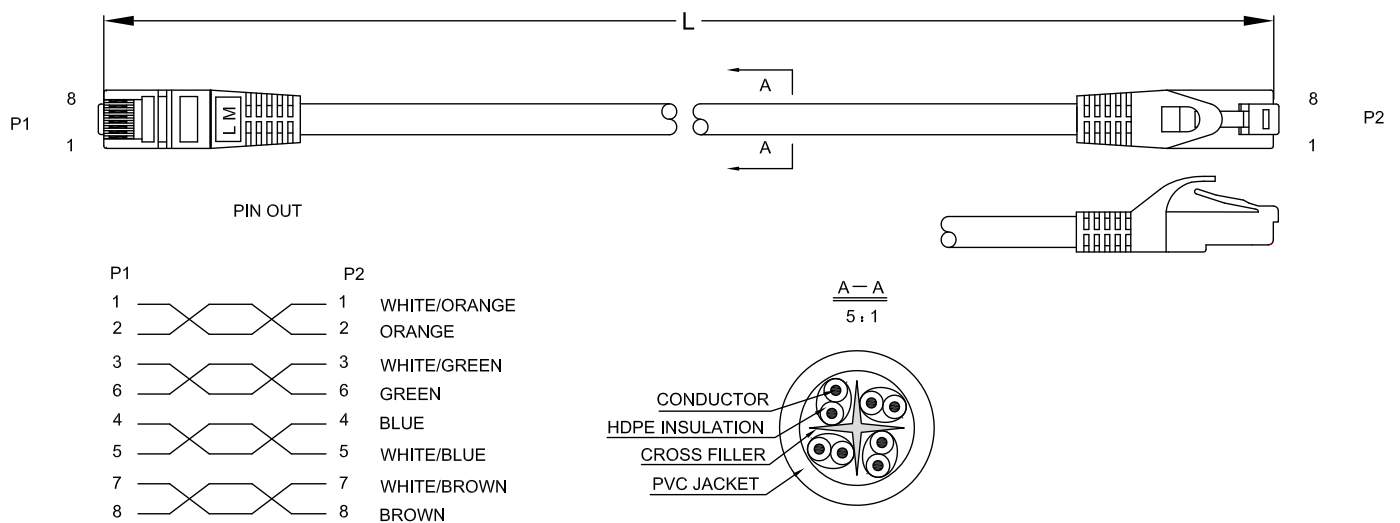

CORDONS RJ45 U/UTP CAT6A 10 GIGABITS

SPÉCIFICATIONS :

Cordon RJ45 CAT6A

2 x RJ45 non-blindé

EIA/TIA 568B

Câble U/UTP AWG26 CCA

Gaine PVC, Diam. : 5mm

DESSIN TECHNIQUE

Longueur	Blanc	Code EAN
0.25 m	CP3011U	4052792044607
0.50 m	CP3021U	4052792044614
1.00 m	CP3031U	4052792044621
1.50 m	CP3041U	4052792044638
2.00 m	CP3051U	4052792044645
3.00 m	CP3061U	4052792044652
5.00 m	CP3071U	4052792044669
7.50 m	CP3081U	4052792044676
10.00 m	CP3091U	4052792044683

Longueur	Gris	Code EAN	Noir	Code EAN
0.25 m	CP3012U	4052792044034	CP3013U	4052792044164
0.50 m	CP3022U	4052792044041	CP3023U	4052792044171
1.00 m	CP3032U	4052792044058	CP3033U	4052792044188
1.50 m	CP3042U	4052792044065	CP3043U	4052792044195
2.00 m	CP3052U	4052792044072	CP3053U	4052792044201
3.00 m	CP3062U	4052792044089	CP3063U	4052792044218
5.00 m	CP3072U	4052792044096	CP3073U	4052792044225
7.50 m	CP3082U	4052792044102	CP3083U	4052792044232
10.00 m	CP3092U	4052792044119	CP3093U	4052792044249

CONTENU DE L'EMBALLAGE

1x Cordon U/UTP CAT6A

INFORMATIONS D'EMBALLAGES

Dimensions	140 x 6mm (0.25m)/Ø105 x 10mm (0.5m)/Ø130 x 15mm (1-2m)/Ø130 x 25mm (3m)/Ø140 x 30mm (5m)/Ø140 x 35mm (7.5m)/Ø160 x 35mm (10m)
Poids	0.0131kg (0.25m)/0.0217kg (0.5m)/0.0349kg (1m)/0.0481kg (1.5m)/0.0612kg (2m)/0.0876kg (3m)/0.1403kg (5m)/0.2062kg (7.5m)/0.272kg (10m)
Dimensions carton	400 x 300 x 380mm (0.25m)/400 x 300 x 280mm (0.5m)/400 x 300 x 340mm (1m)/400 x 300 x 500mm (1.5m)/400 x 300 x 480mm (2m)/400 x 300 x 380mm (3m)/400 x 300 x 400mm (5-10m)
Qté par carton	350pcs (0.25m)/250pcs (0.5m)/200pcs (1-1.5m)/150pcs (2m)/100pcs (3m)/60pcs (5m)/50pcs (7.5m)/40pcs (10m)
Poids par carton	3.925kg (0.25m)/4.765kg (0.5m)/6.32kg (1m)/8.96kg (1.5m)/8.52kg (2m)/8.1kg (3m)/7.758kg (5m)/9.65kg (7.5m)/10.22kg (10m)